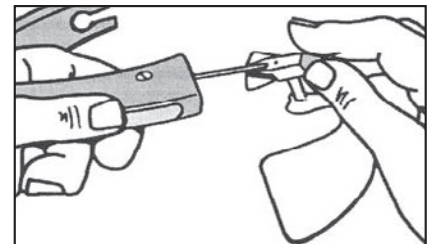

ONE PIECE | FEEDLOT TAG

THE BENEFITS OF ZEE TAGS:

- ✓ Proven superior retention
- ✓ Extremely fast and easy to apply
- ✓ Outstanding and easy to read print with DuraMark® or Enhanced DEEP®
- ✓ Safe and easy to use REFLEX™ applicator

Superior Retention

- ✓ Soft flexible material
- ✓ Unique surgically designed cutting tip
 - Makes a clean cut through the ear
 - Promotes fast healing
 - Reduces infections and eliminates potential for disease transfer

Actual Size

NEW IMPROVED DuraMark® or Enhanced DEEP Printing

- ✓ Easy to read
- ✓ Smooth protective coating keeps the printed surface clean
- ✓ Customised print layouts for all requirements

One Piece REFLEX™ Applicator